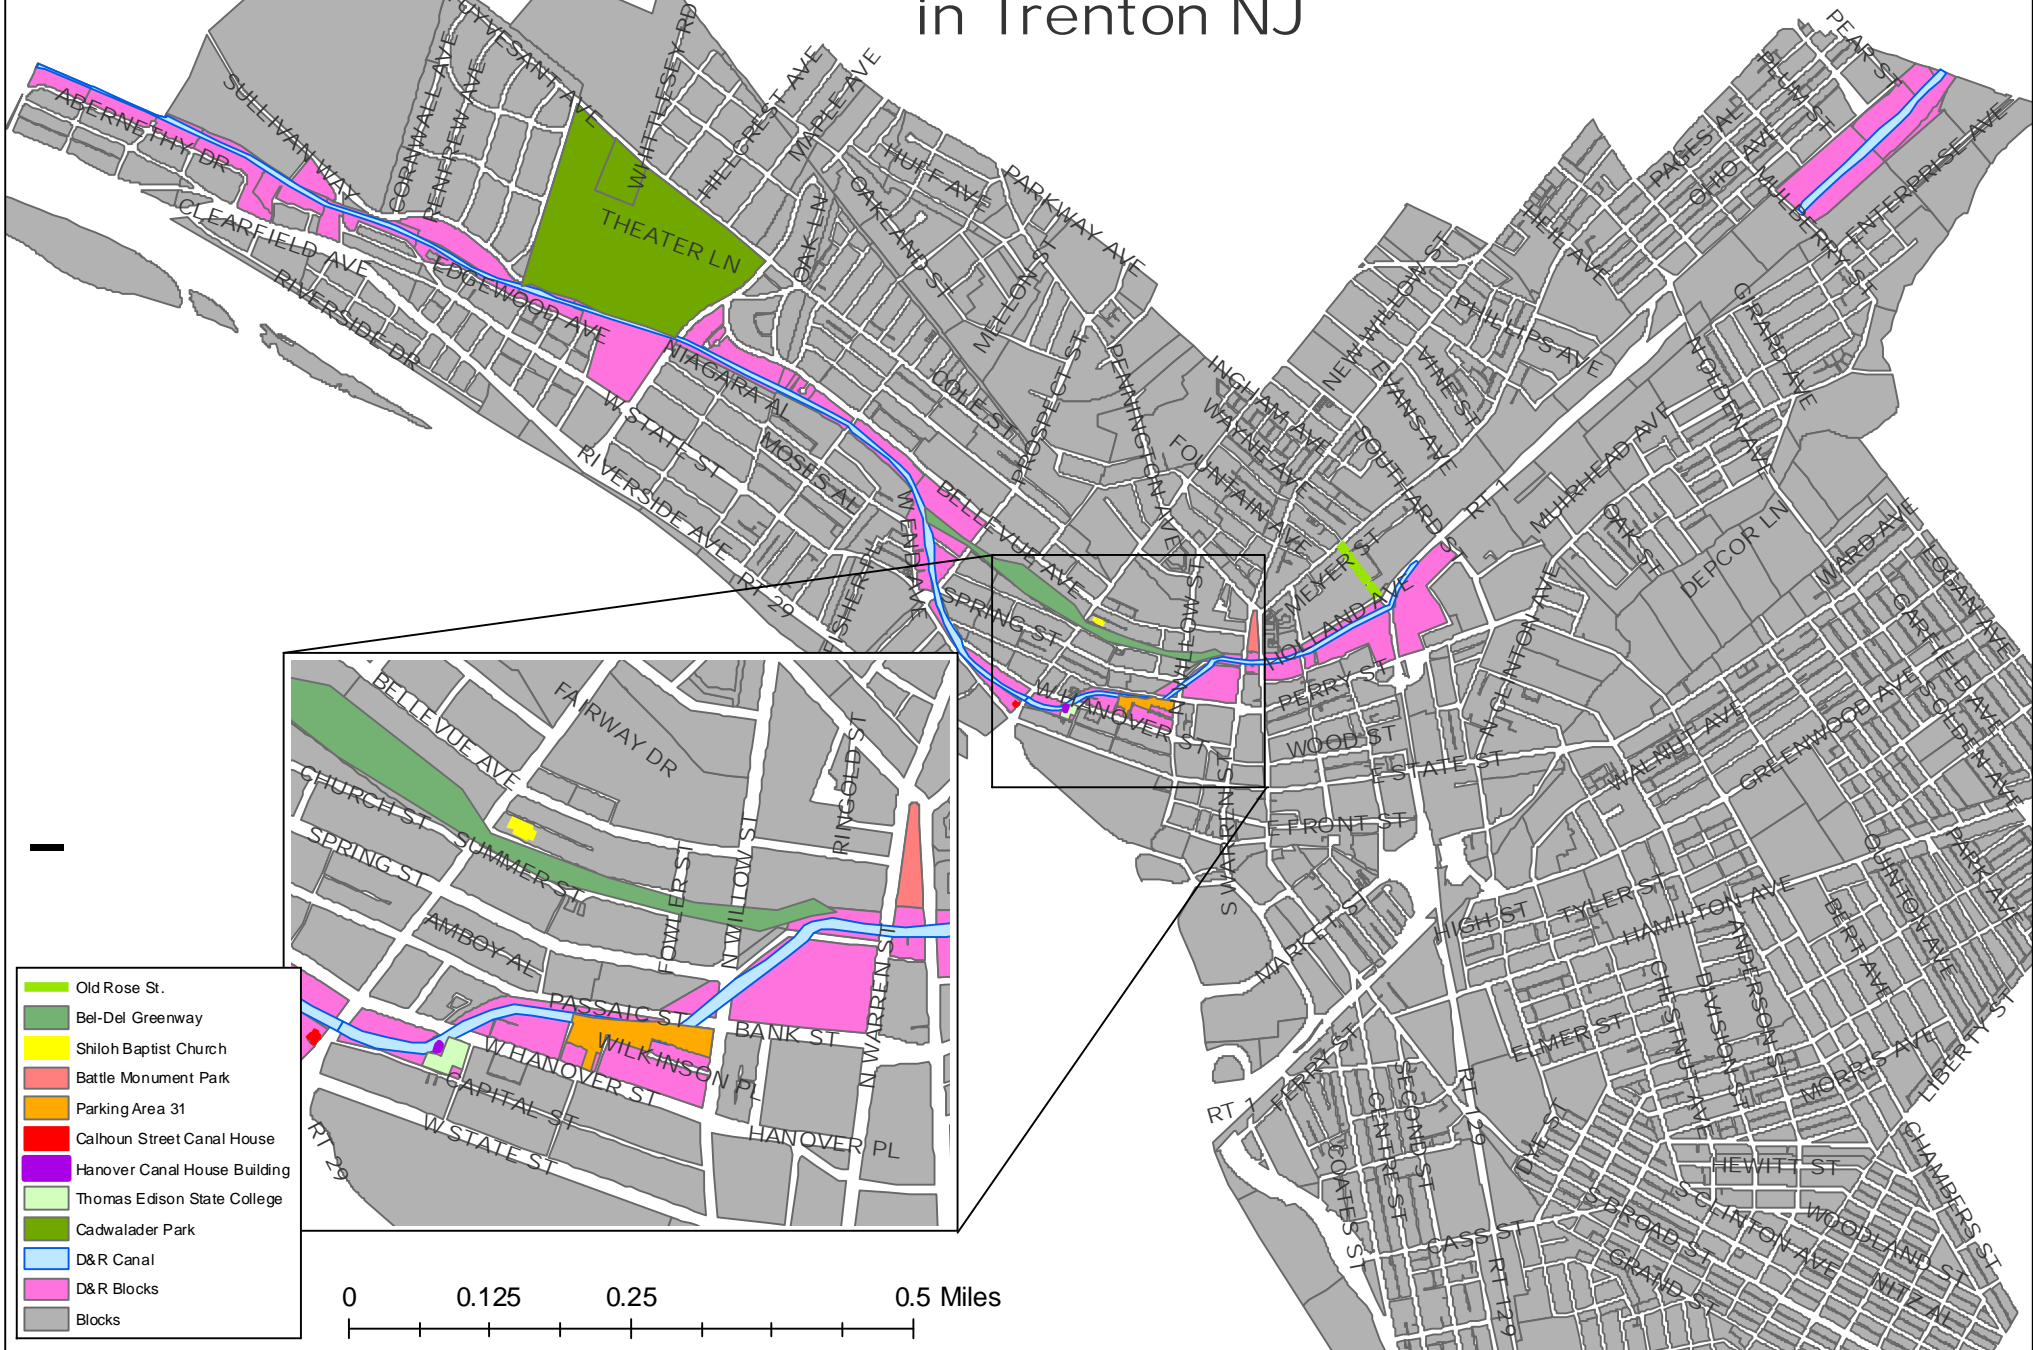

D&R Canal State Park Path in Trenton NJ

- Old Rose St.
- Bel-Del Greenway
- Shiloh Baptist Church
- Battle Monument Park
- Parking Area 31
- Calhoun Street Canal House
- Hanover Canal House Building
- Thomas Edison State College
- Cadwalader Park
- D&R Canal
- D&R Blocks
- Blocks

0 0.125 0.25 0.5 Miles